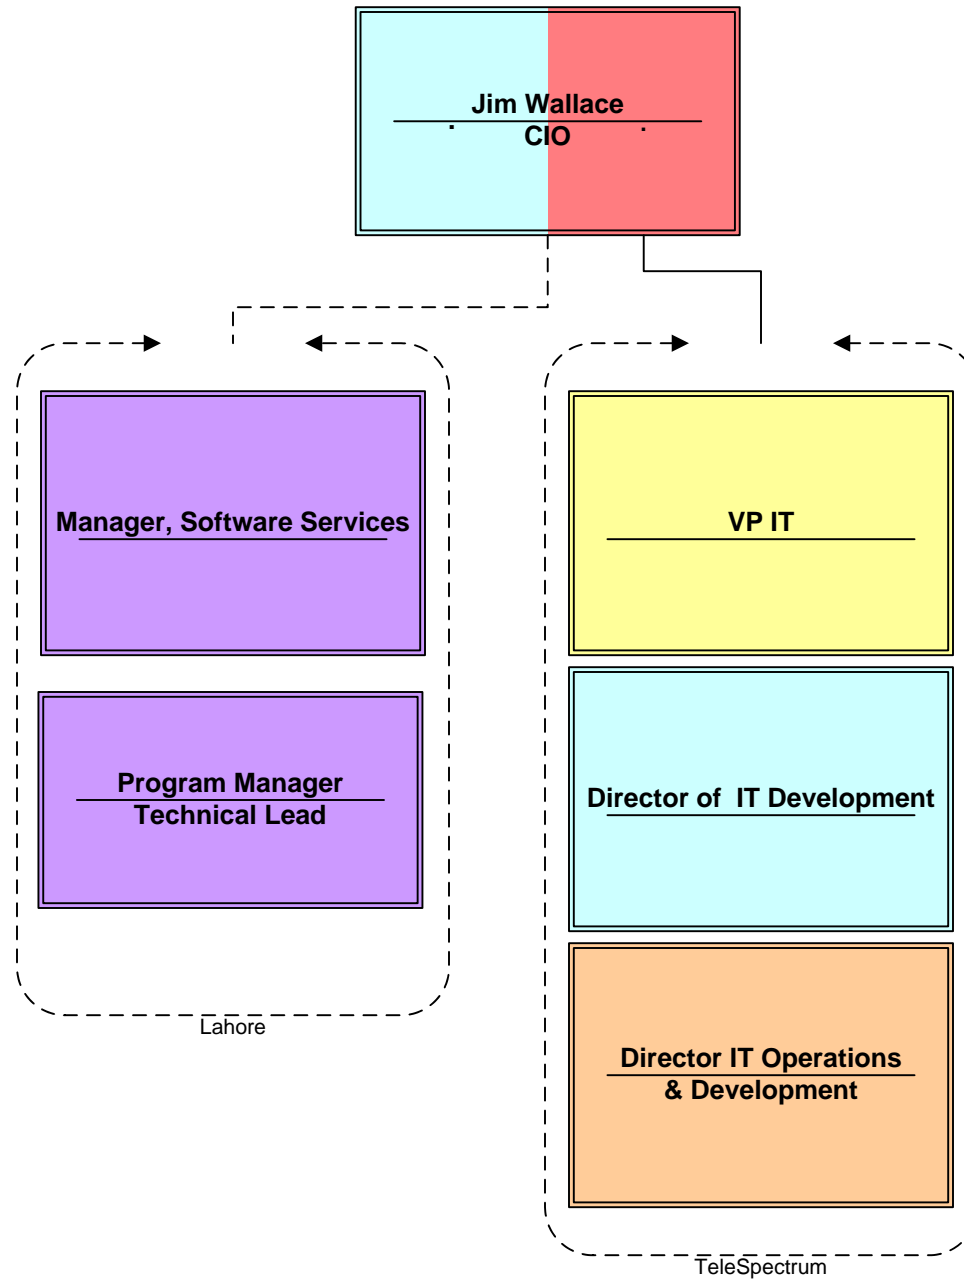

Combined TeleSpectrum and iSKY IT Organizational Overview

TeleSpectrum IT Organizational Overview

- Site 1
- Site 2
- Site 3
- Site 4
- Offshore
- Site 5
- Contractor 1
- Site 6
- Not permanent
- Contractors

TeleSpectrum Development Organizational Overview

Jim Wallace
CIO

Director IT Development

Team Lead NB Development

Enterprise Architect

Technical Lead Framework

Director IT Development

Mercury UI Team

- Developer
- Developer
- Developer
- Developer
- Developer

MS SQL Team

- Senior DBA
- Developer
- DBA
- Developer

Enterprise Development

- Developer

Back-end Development Team

- Sr Developer
- Developer
- Developer