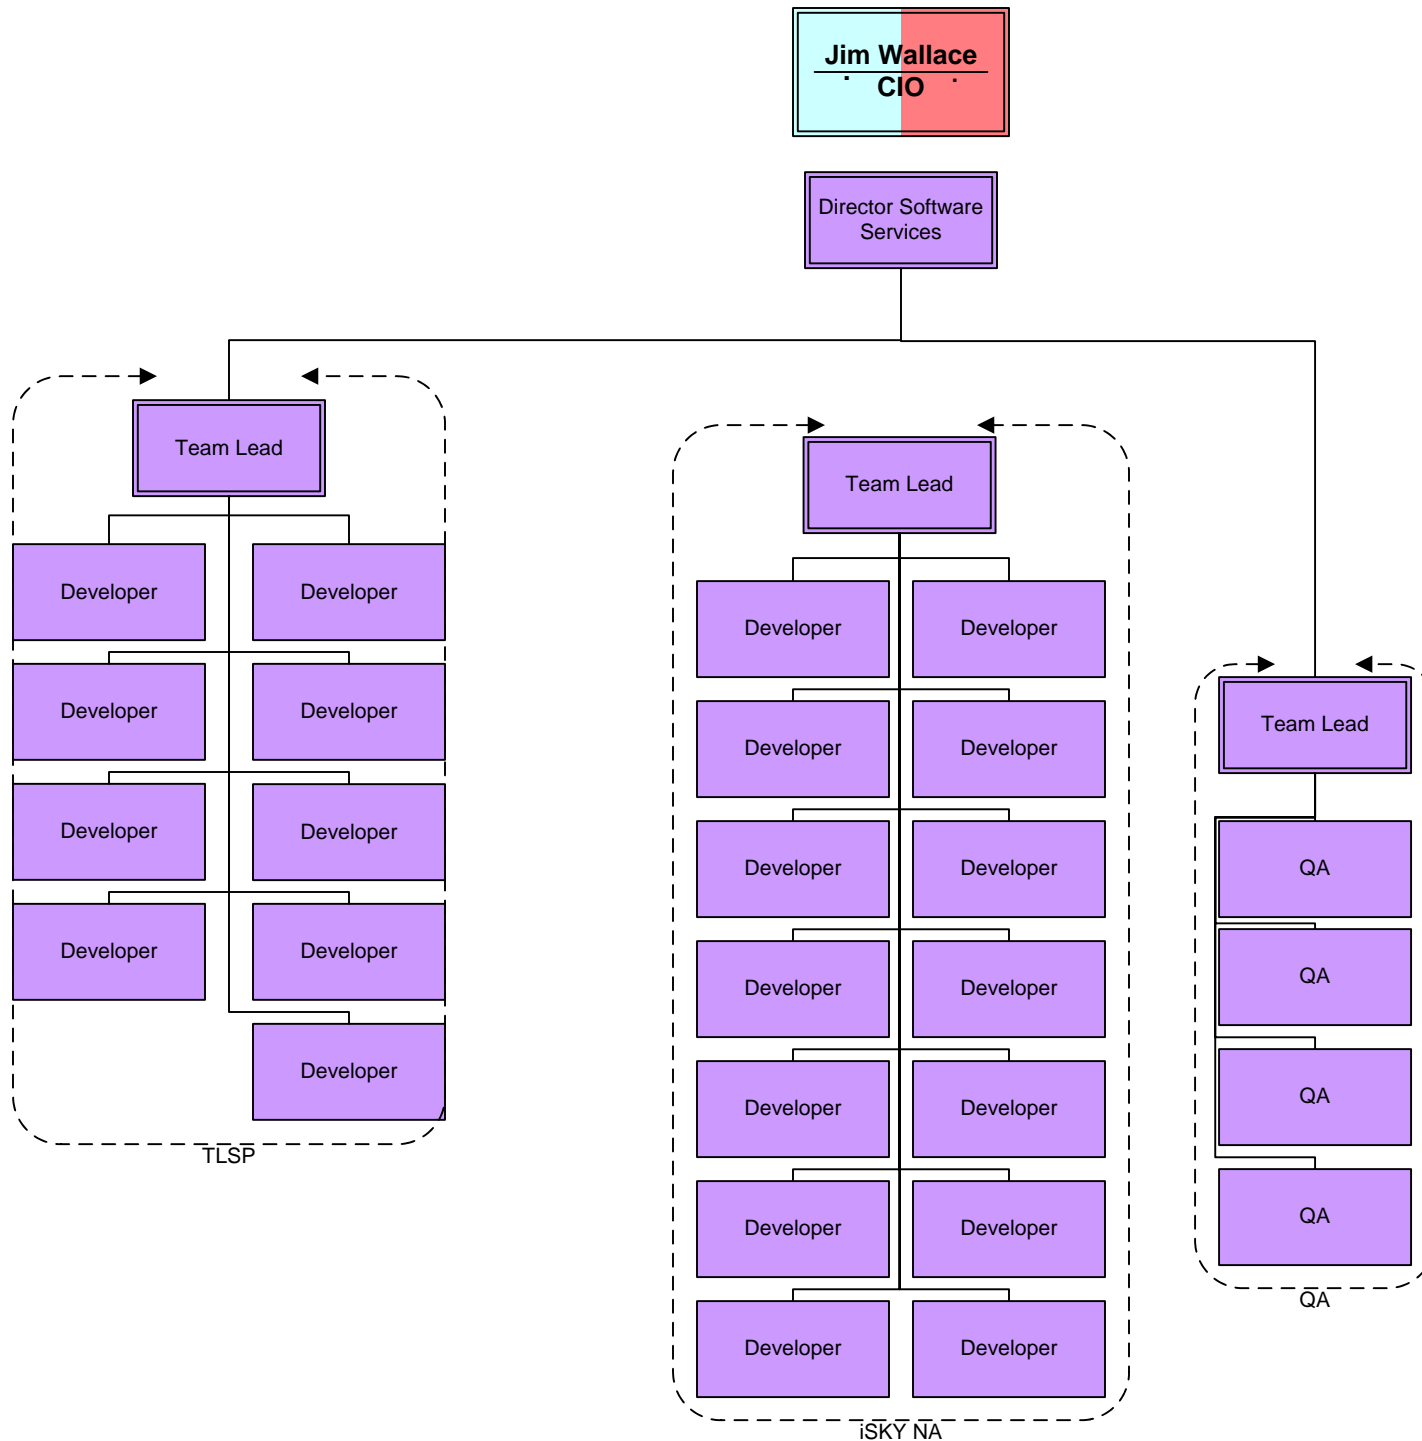

Combined TeleSpectrum and iSKY IT Organizational Overview

TeleSpectrum IT Organizational Overview

- Site 1
- Site 2
- Site 3
- Site 4
- Offshore
- Site 5
- Contractor 1
- Site 6
- Not permanent
- Contractors

Legacy UI Team

- Lead Developer
- Developer
- Developer

- Site 1
- Site 2
- Site 3
- Site 4
- Offshore
- Site 5
- Contractor 1
- Site 6
- Not permanent
- Contractors

Combined iSKY and TeleSpectrum Infrastructure Organizational Overview

iSKY IT Organizational Overview

iSKY Development Organizational Overview

Site 1 (Cyan)

Site 2 (Red)

Site 3 (Orange)

Site 4 (Yellow)

Offshore (Purple)

Site 5 (Light Green)

Contractor 1 (Yellow)

Site 6 (Blue)

Not permanent (Hatched)

Contractors (Green)

iSKY Project Management Organizational Overview

Offshore Development Organizational Overview

Site 1
Site 2
Site 3
Site 4
Offshore
Site 5
Contractor 1
Site 6
Not permanent
Contractors