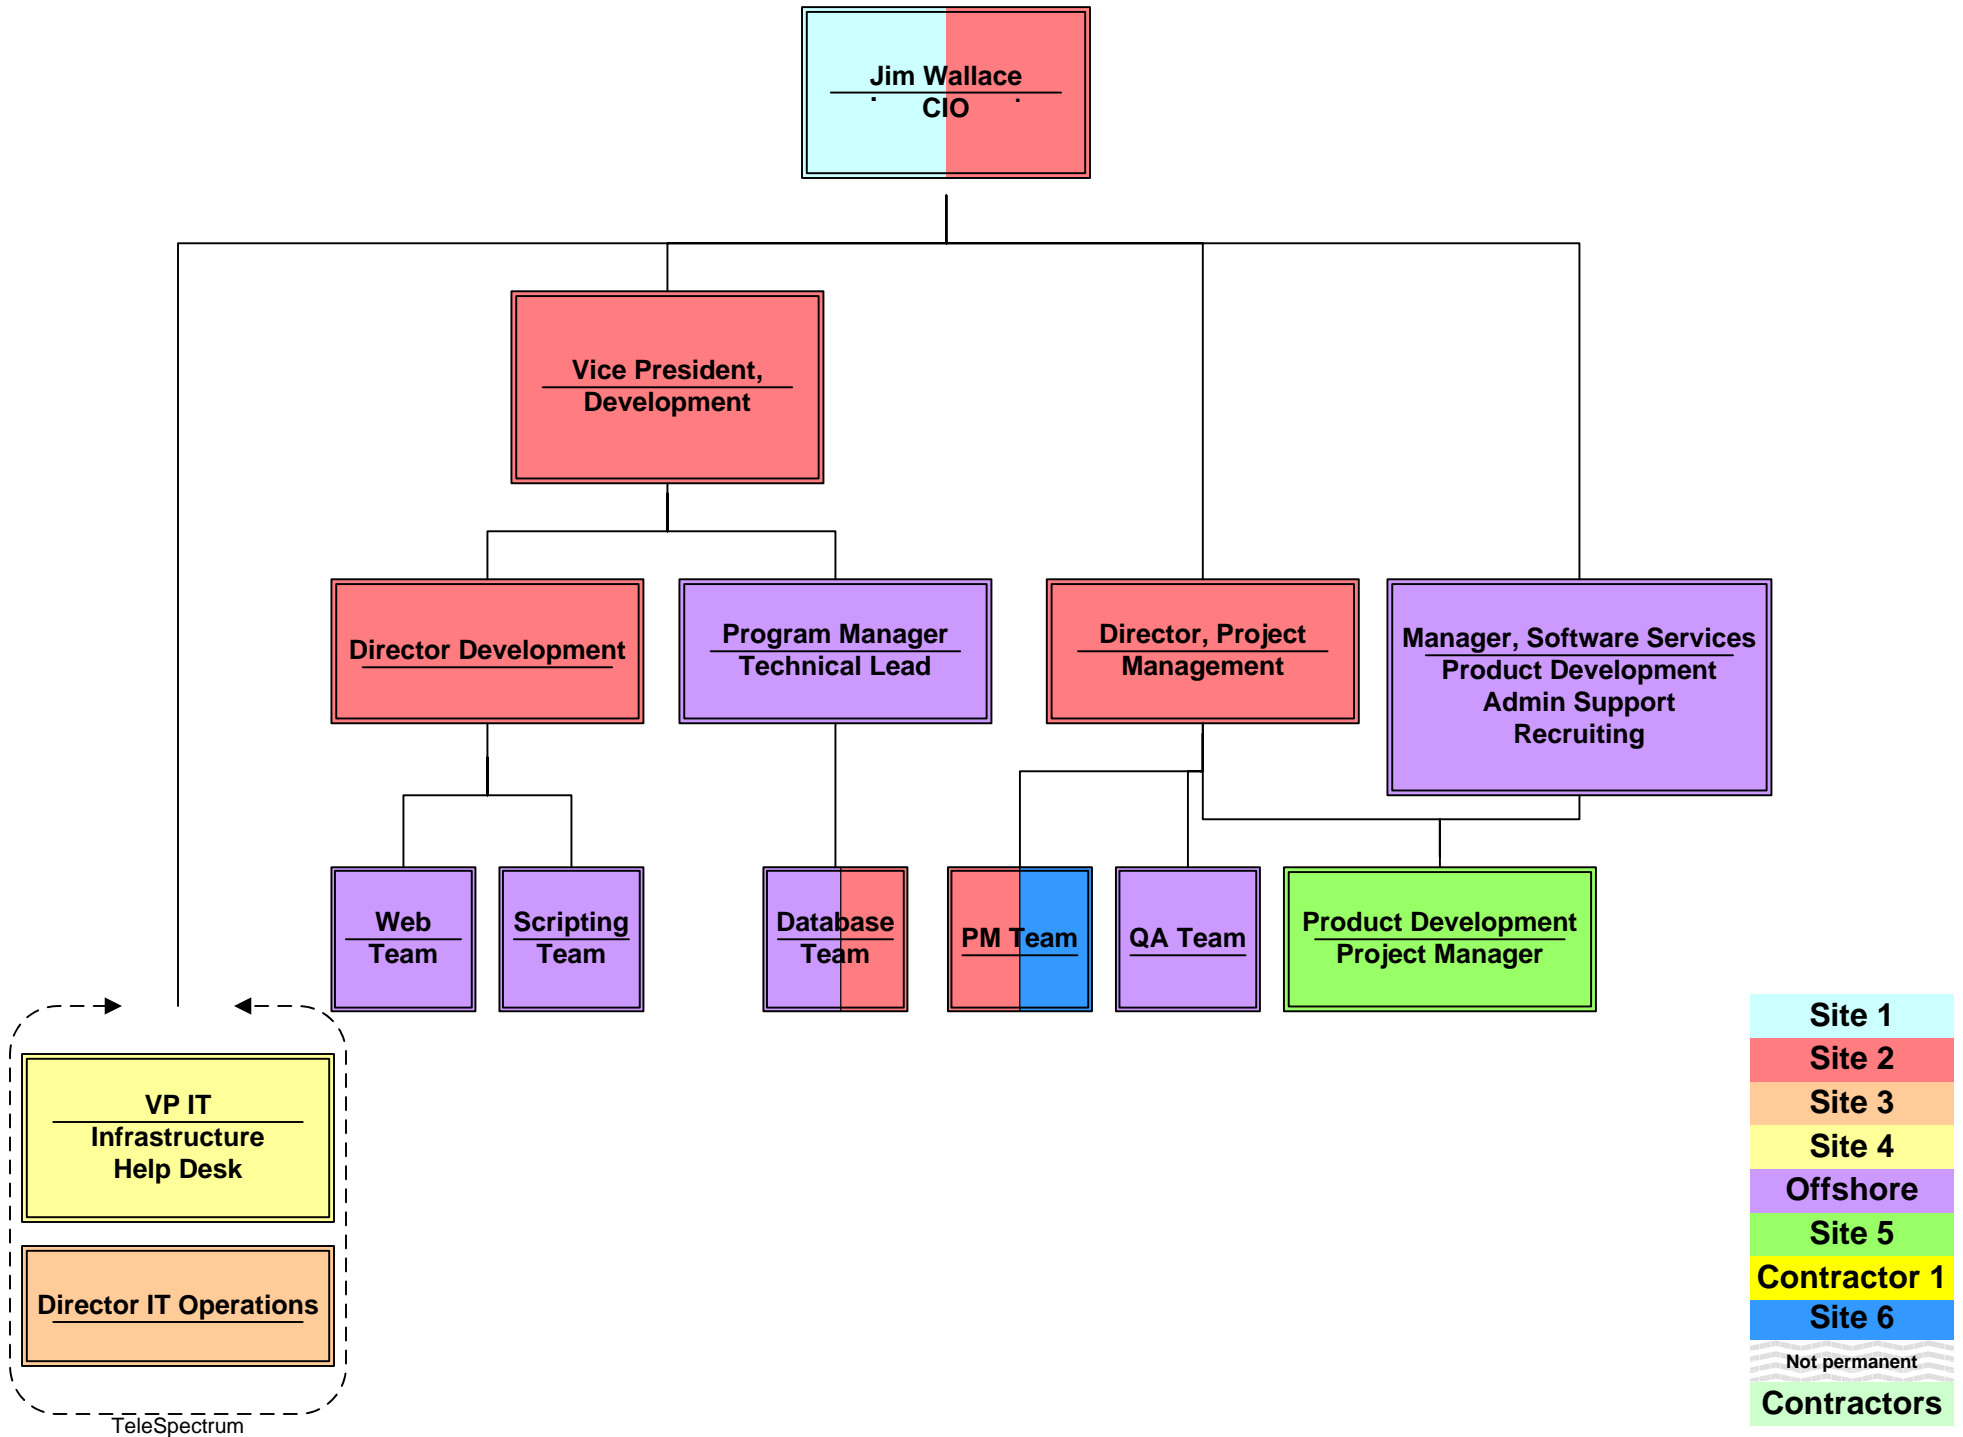

- Developer
- Developer
- Developer
- Developer
- Developer

MS SQL Team

- Senior DBA
- Developer
- DBA
- Developer

Enterprise Development

- Developer

Back-end Development Team

- Sr Developer
- Developer
- Developer

Legacy UI Team

- Lead Developer
- Developer
- Developer

- Site 1
- Site 2
- Site 3
- Site 4
- Offshore
- Site 5
- Contractor 1
- Site 6
- Not permanent
- Contractors

Combined iSKY and TeleSpectrum Infrastructure Organizational Overview

iSKY IT Organizational Overview

iSKY Development Organizational Overview

Site 1 (Cyan)

Site 2 (Red)

Site 3 (Orange)

Site 4 (Yellow)

Offshore (Purple)

Site 5 (Light Green)

Contractor 1 (Yellow)

Site 6 (Blue)

Not permanent (Hatched)

Contractors (Green)

iSKY Project Management Organizational Overview

Offshore Development Organizational Overview

Site 1
Site 2
Site 3
Site 4
Offshore
Site 5
Contractor 1
Site 6
Not permanent
Contractors