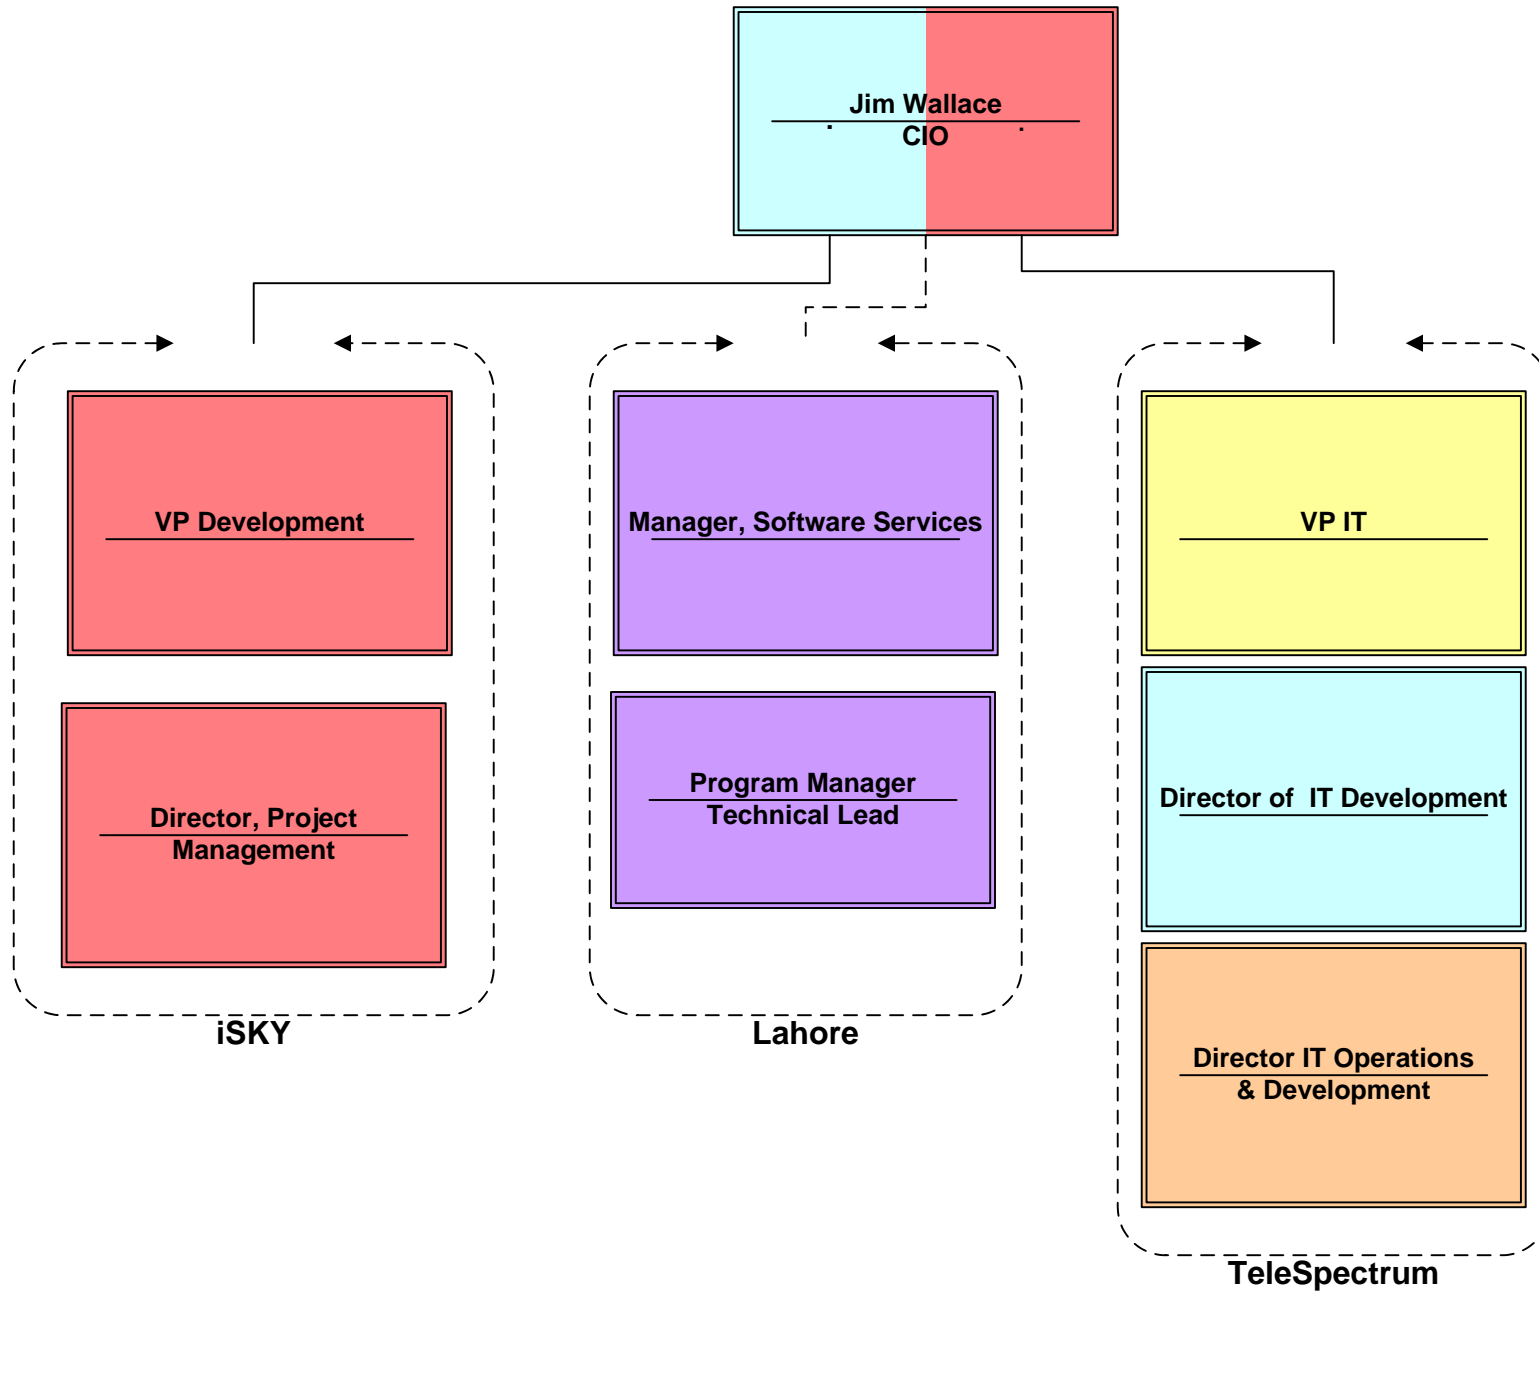

Combined TeleSpectrum and iSKY IT Organizational Overview

TeleSpectrum IT Organizational Overview

- Site 1
- Site 2
- Site 3
- Site 4
- Offshore
- Site 5
- Contractor 1
- Site 6
- Not permanent
- Contractors

TeleSpectrum Development Organizational Overview

Jim Wallace
CIO

Director IT Development

Team Lead NB Development

Enterprise Architect

Technical Lead Framework

Director IT Development

Mercury UI Team

- Developer
- Developer
- Developer
- Developer
- Developer

MS SQL Team

- Senior DBA
- Developer
- DBA
- Developer

Enterprise Development

- Developer

Back-end Development Team

- Sr Developer
- Developer
- Developer

iSKY IT Organizational Overview

iSKY Development Organizational Overview

Site 1 (Cyan)

Site 2 (Red)

Site 3 (Orange)

Site 4 (Yellow)

Offshore (Purple)

Site 5 (Light Green)