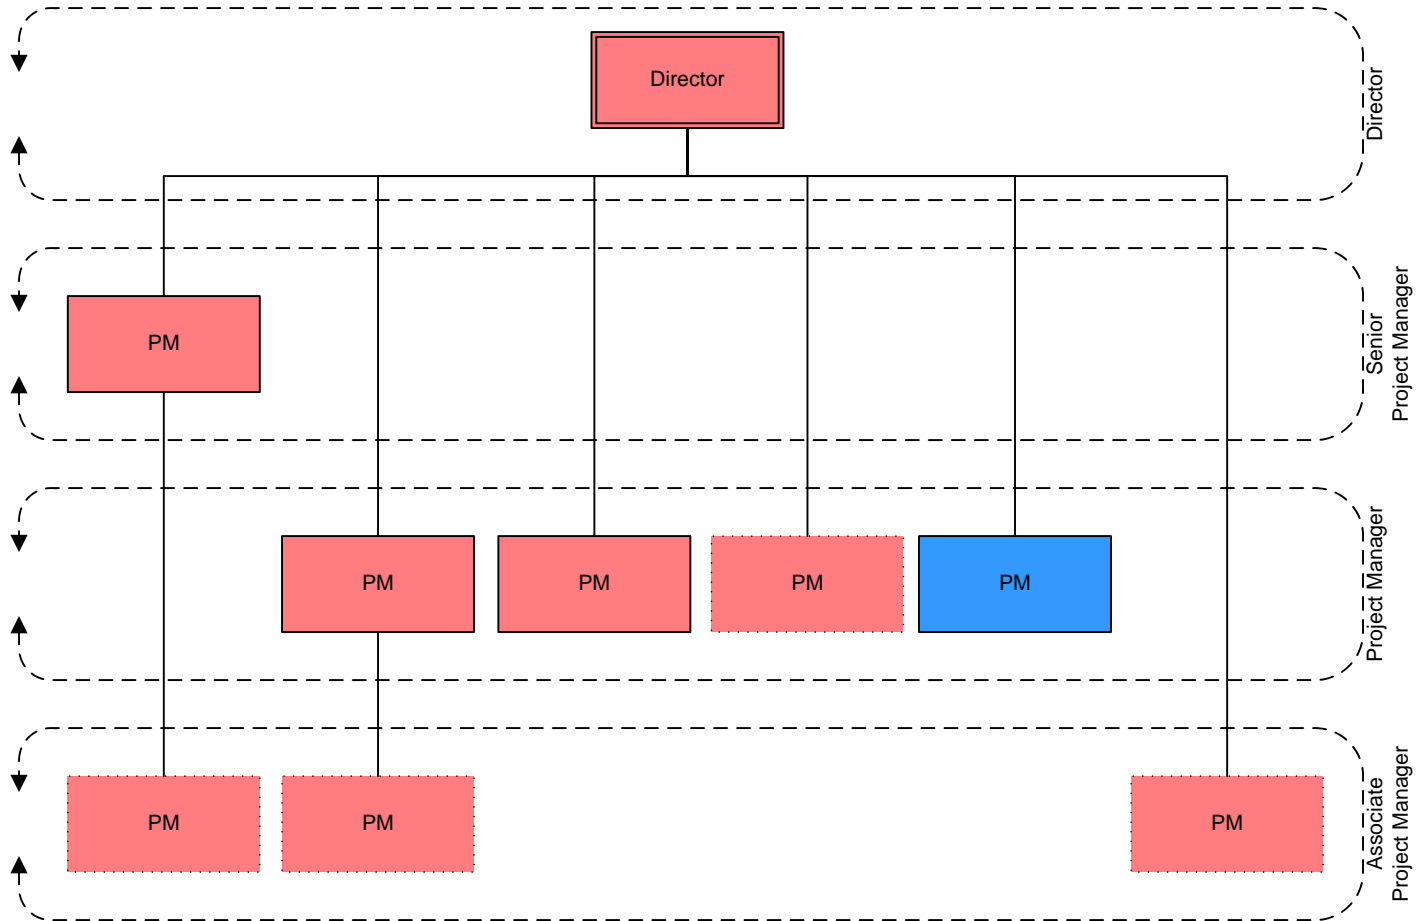

Legacy UI Team

- Lead Developer
- Developer
- Developer

- Site 1
- Site 2
- Site 3
- Site 4
- Offshore
- Site 5
- Contractor 1
- Site 6
- Not permanent
- Contractors

Combined iSKY and TeleSpectrum Infrastructure Organizational Overview

iSKY IT Organizational Overview

iSKY Development Organizational Overview

Site 1 (Cyan)

Site 2 (Red)

Site 3 (Orange)

Site 4 (Yellow)

Offshore (Purple)

Site 5 (Light Green)

Contractor 1 (Yellow)

Site 6 (Blue)

Not permanent (Hatched)

Contractors (Green)

iSKY Project Management Organizational Overview

Offshore Development Organizational Overview

Site 1
Site 2
Site 3
Site 4
Offshore
Site 5
Contractor 1
Site 6
Not permanent
Contractors