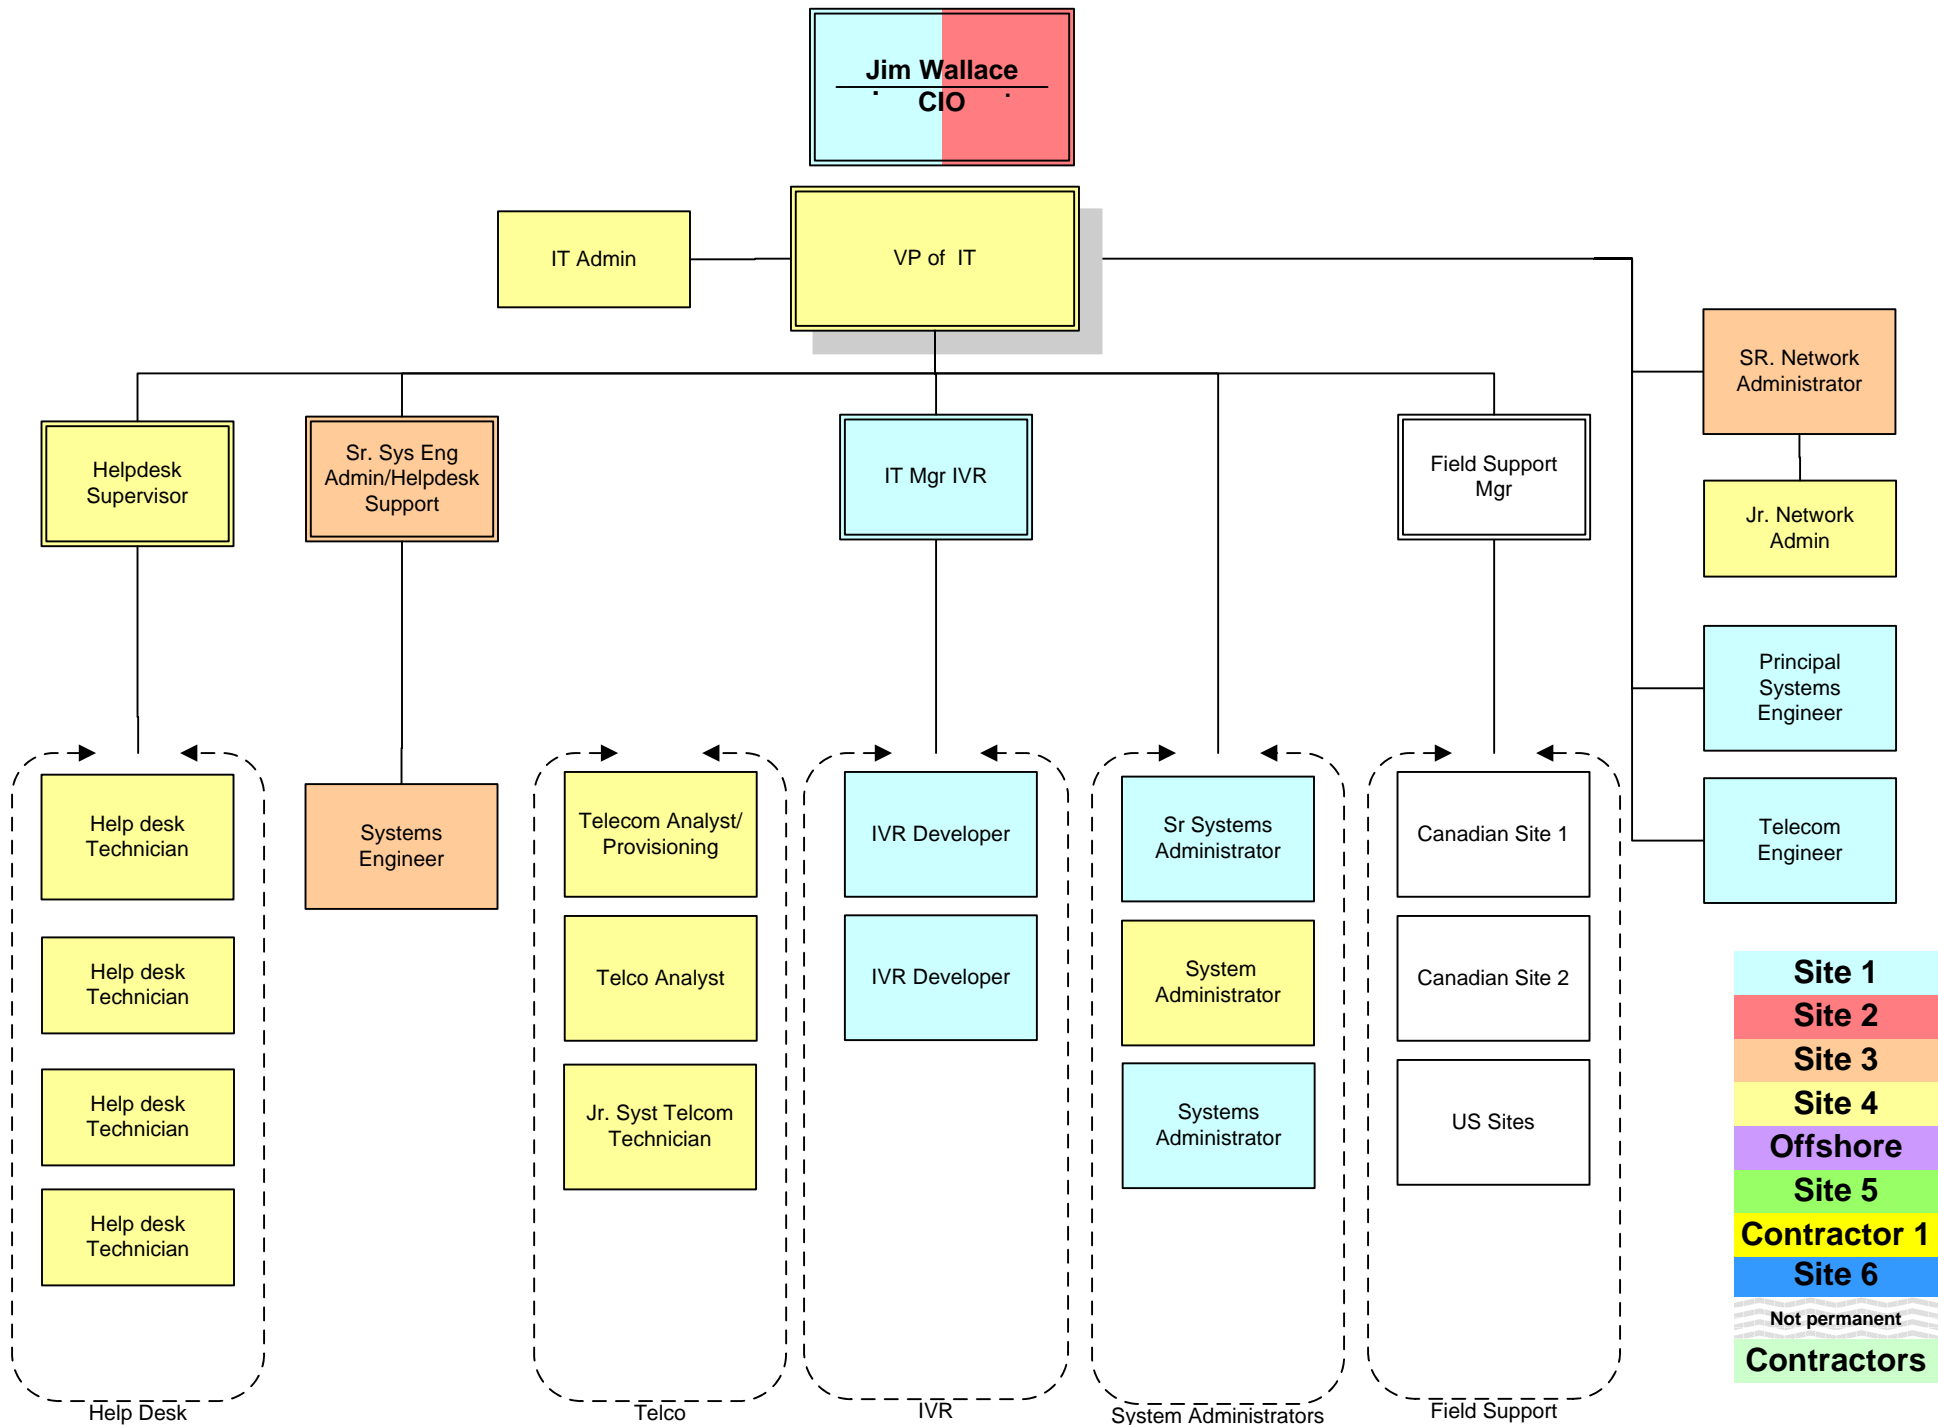

Combined TeleSpectrum and iSKY IT Organizational Overview

TeleSpectrum IT Organizational Overview

- Site 1
- Site 2
- Site 3
- Site 4
- Offshore
- Site 5
- Contractor 1
- Site 6
- Not permanent
- Contractors

- Developer
- Developer
- Developer
- Developer
- Developer

MS SQL Team

- Senior DBA
- Developer
- DBA
- Developer

Enterprise Development

- Developer

Back-end Development Team

- Sr Developer
- Developer
- Developer

Legacy UI Team

- Lead Developer
- Developer
- Developer

- Site 1
- Site 2
- Site 3
- Site 4
- Offshore
- Site 5
- Contractor 1
- Site 6
- Not permanent
- Contractors

Combined iSKY and TeleSpectrum Infrastructure Organizational Overview

iSKY IT Organizational Overview

iSKY Development Organizational Overview

Site 1 (Cyan)

Site 2 (Red)

Site 3 (Orange)

Site 4 (Yellow)

Offshore (Purple)

Site 5 (Light Green)