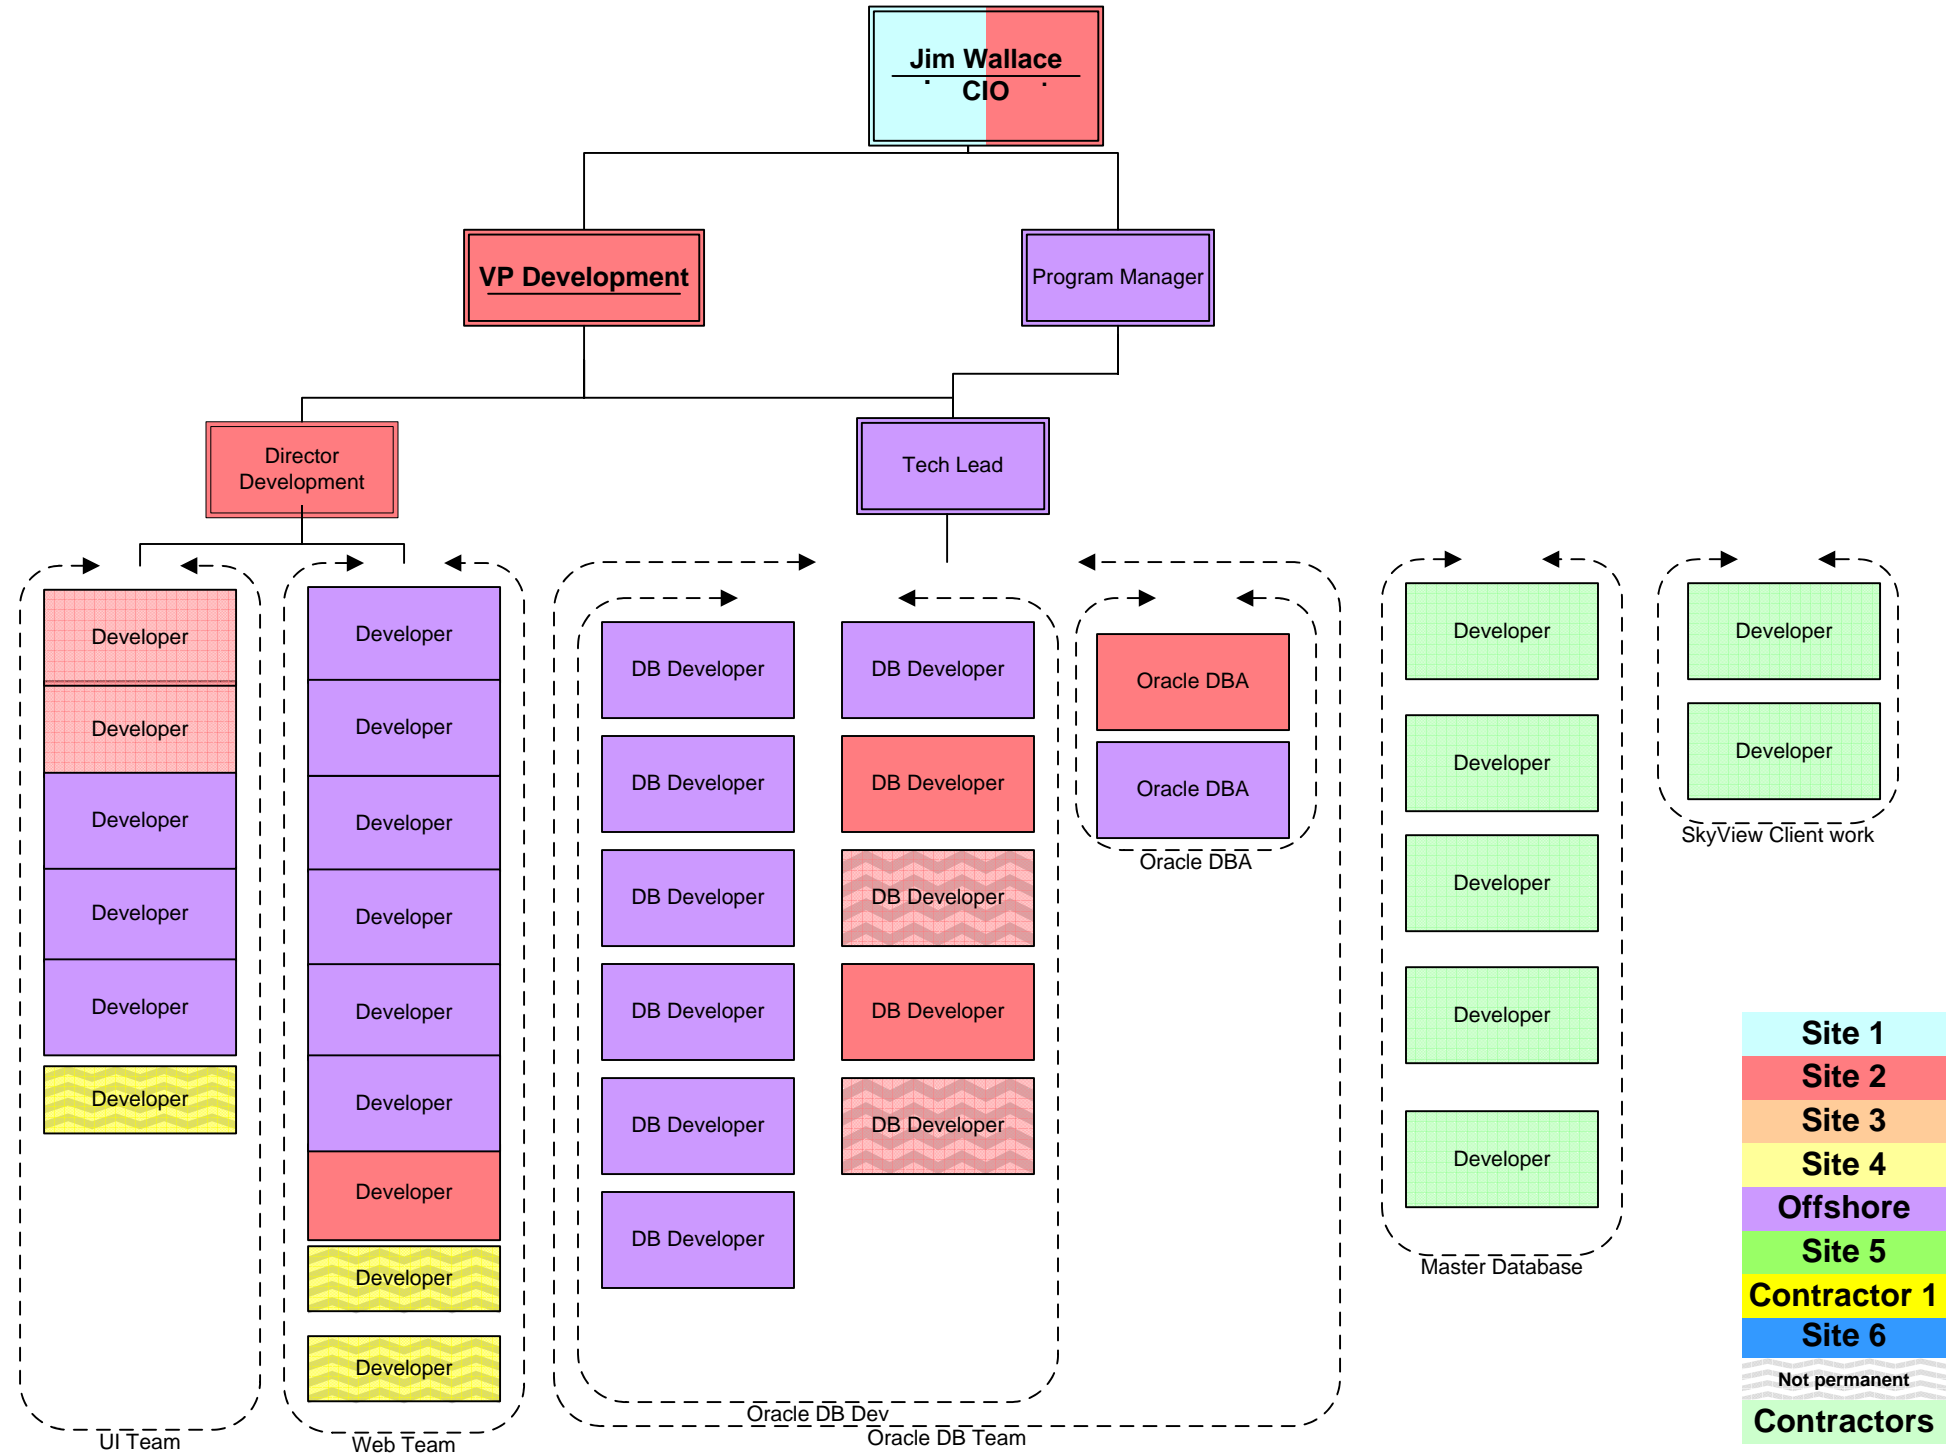

- Developer
- Developer
- Developer
- Developer
- Developer

MS SQL Team

- Senior DBA
- Developer
- DBA
- Developer

Enterprise Development

- Developer

Back-end Development Team

- Sr Developer
- Developer
- Developer

Legacy UI Team

- Lead Developer
- Developer
- Developer

- Site 1
- Site 2
- Site 3
- Site 4
- Offshore
- Site 5
- Contractor 1
- Site 6
- Not permanent
- Contractors

Combined iSKY and TeleSpectrum Infrastructure Organizational Overview

iSKY IT Organizational Overview

iSKY Development Organizational Overview

Site 1 (Cyan)

Site 2 (Red)

Site 3 (Orange)

Site 4 (Yellow)

Offshore (Purple)

Site 5 (Light Green)

Contractor 1 (Yellow)

Site 6 (Blue)

Not permanent (Hatched)

Contractors (Green)

iSKY Project Management Organizational Overview

Offshore Development Organizational Overview

Site 1
Site 2
Site 3
Site 4
Offshore
Site 5
Contractor 1
Site 6
Not permanent
Contractors